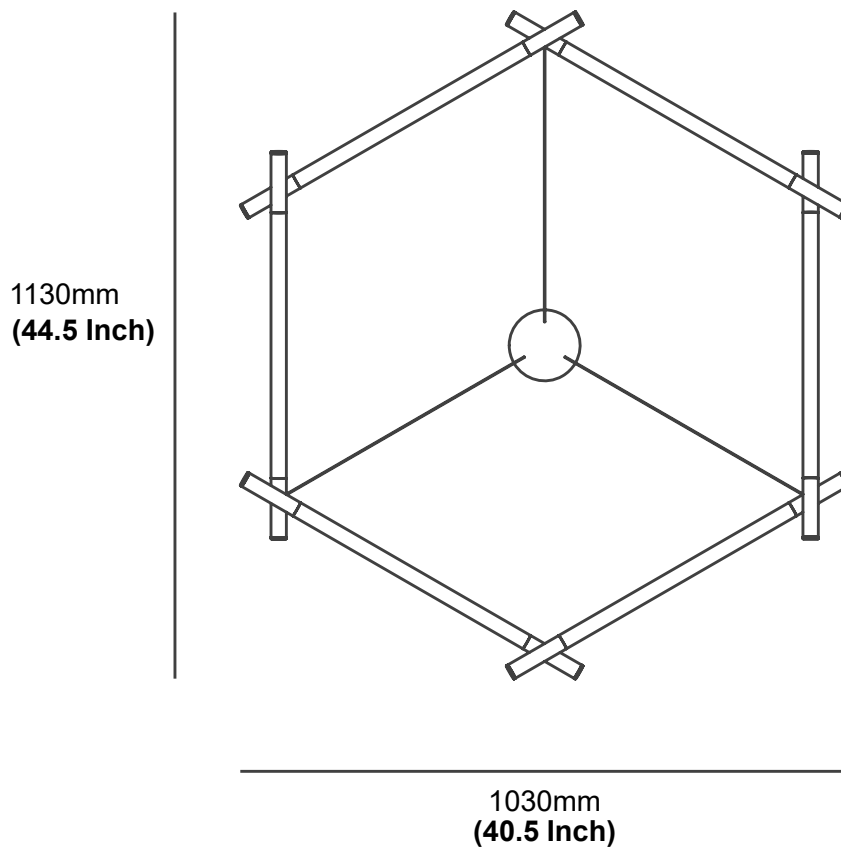

SPECIFICATIONS

WARRANTY	12 Months	LIGHT SOURCE	24V WARM WHITE (3000K) LED
MOUNTING	Ceiling	VOLTAGE	24V
WEIGHT	2.1kg	POWER	57W
ENVIRONMENT	Indoor	CORD	BLACK FABRIC COVERED
MATERIALS	Anodised / Powder-coated Aluminium Matte White polycarbonate diffuser	SUPPLY INCLUDED	YES -240V (AUS/NZ) / 120V(US) TO 24V

CUSTOM
FINISH

CANOPY SPECIFICATIONS

SEAMLESS CANOPY

80mm
(3 Inch)

INSTALLATION STYLE

Surface

Flush Mount

COLOUR

Black

White

STANDARD US CANOPY

(Fits 4" US Octagon Junction Box)

120mm
(5 Inch)

INSTALLATION STYLE

Surface

Flush Mount