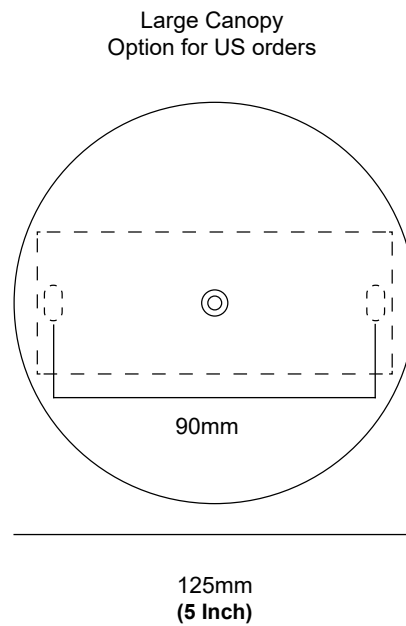

CUSTOM
FINISH

CANOPY SPECIFICATIONS

SEAMLESS CANOPY

80mm
(3 Inch)

INSTALLATION STYLE

Surface

Flush Mount

COLOUR

Black

White

STANDARD US CANOPY

(Fits 4" US Octagon Junction Box)

120mm
(5 Inch)

INSTALLATION STYLE

Surface

Flush Mount