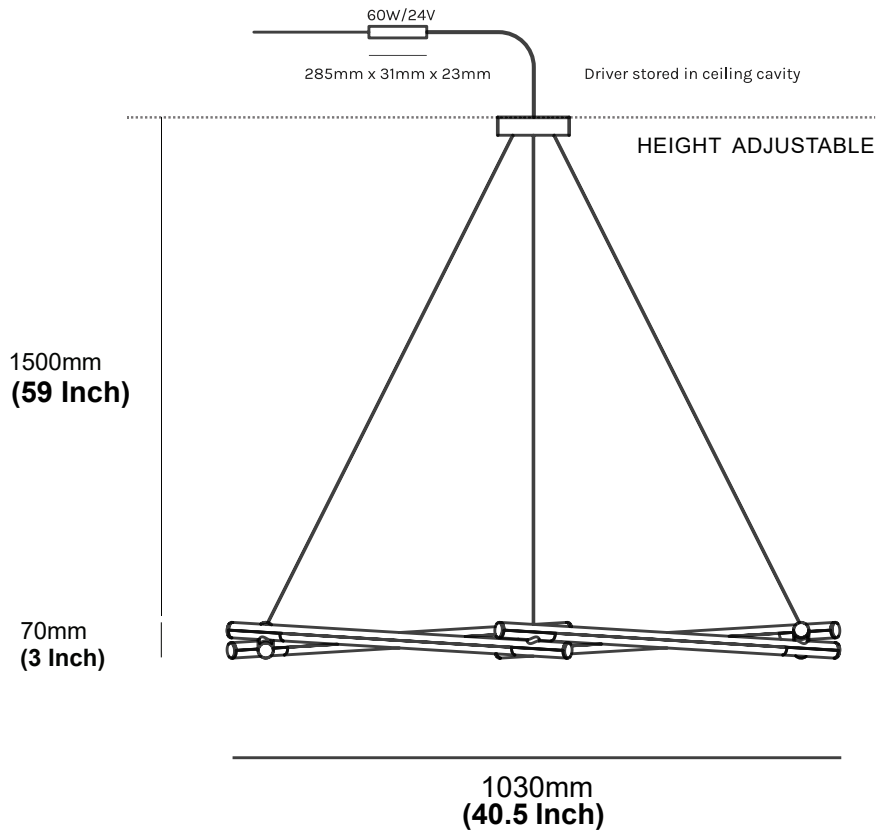

SPECIFICATIONS

WARRANTY	12 Months	LIGHT SOURCE	24V WARM WHITE (3000K) LED
MOUNTING	Ceiling	VOLTAGE	24V
WEIGHT	2.1kg	POWER	57W
ENVIRONMENT	Indoor	CORD	BLACK FABRIC COVERED
MATERIALS	Anodised / Powder-coated Aluminium Matte White polycarbonate diffuser	SUPPLY INCLUDED	YES -240V (AUS/NZ) / 120V(US) TO 24V

CUSTOM
FINISH

CANOPY SPECIFICATIONS

SEAMLESS CANOPY

80mm
(3 Inch)

INSTALLATION STYLE

Surface

Flush Mount

COLOUR

Black

White

STANDARD US CANOPY

(Fits 4" US Octagon Junction Box)

120mm
(5 Inch)

INSTALLATION STYLE

Surface

Flush Mount