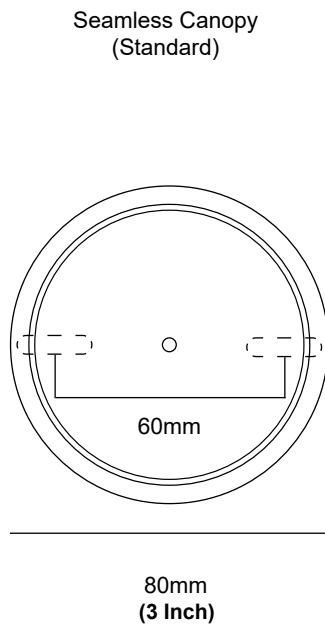

SPECIFICATIONS

WARRANTY	12 Months	LIGHT SOURCE	24V WARM WHITE (3000K) LED
MOUNTING	Ceiling	VOLTAGE	24V
WEIGHT	2.1kg	POWER	57W
ENVIRONMENT	Indoor	CORD	BLACK FABRIC COVERED
MATERIALS	Anodised / Powder-coated Aluminium Matte White polycarbonate diffuser	SUPPLY INCLUDED	YES -240V (AUS/NZ) / 120V(US) TO 24V

CUSTOM
FINISH

CANOPY SPECIFICATIONS

SEAMLESS CANOPY

80mm
(3 Inch)

INSTALLATION STYLE

Surface

Flush Mount

COLOUR

Black

White

STANDARD US CANOPY

(Fits 4" US Octagon Junction Box)

120mm
(5 Inch)

INSTALLATION STYLE

Surface

Flush Mount